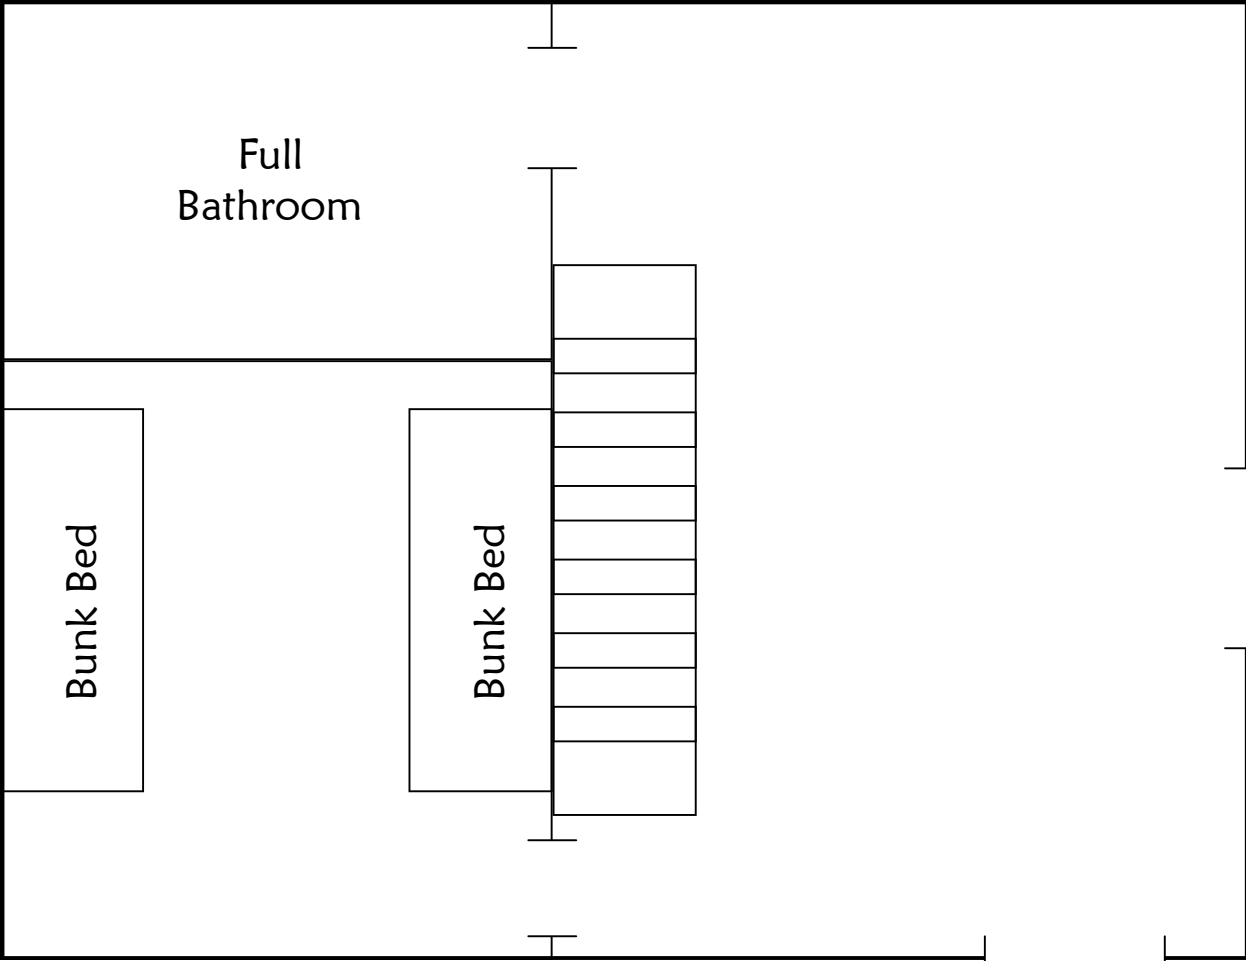

Spruce Layout

Upstairs

Downstairs

Sleeping Capacity: 12